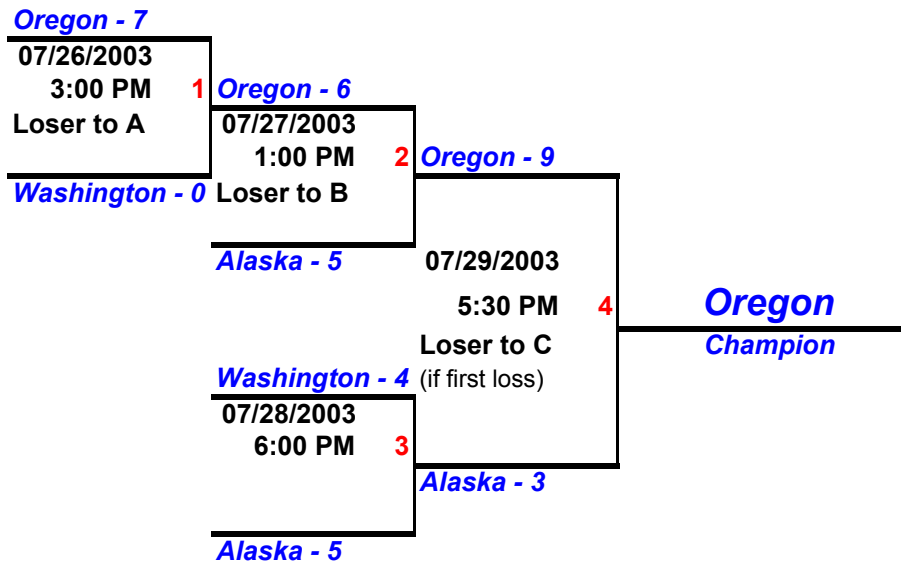

Division 1

Girls Big League Softball Divisional Tournament

Host: Washington District Four

Location: Central Vancouver Little League

Anchorage, Alaska
Portland / Estacada, Oregon
North Bothell, Washington