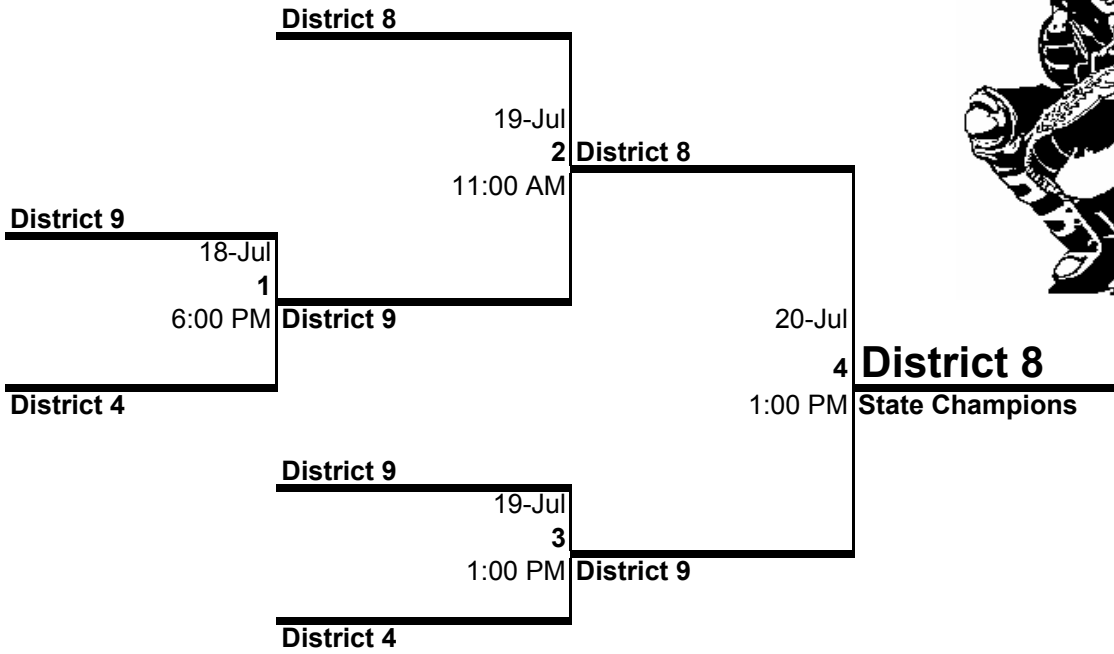

Washington State

Big League Softball State Tournament

Host: Washington District Four

Location: Central Vancouver Little League

Unapproved

Managers must report to Tournament Director 45 minutes before game time