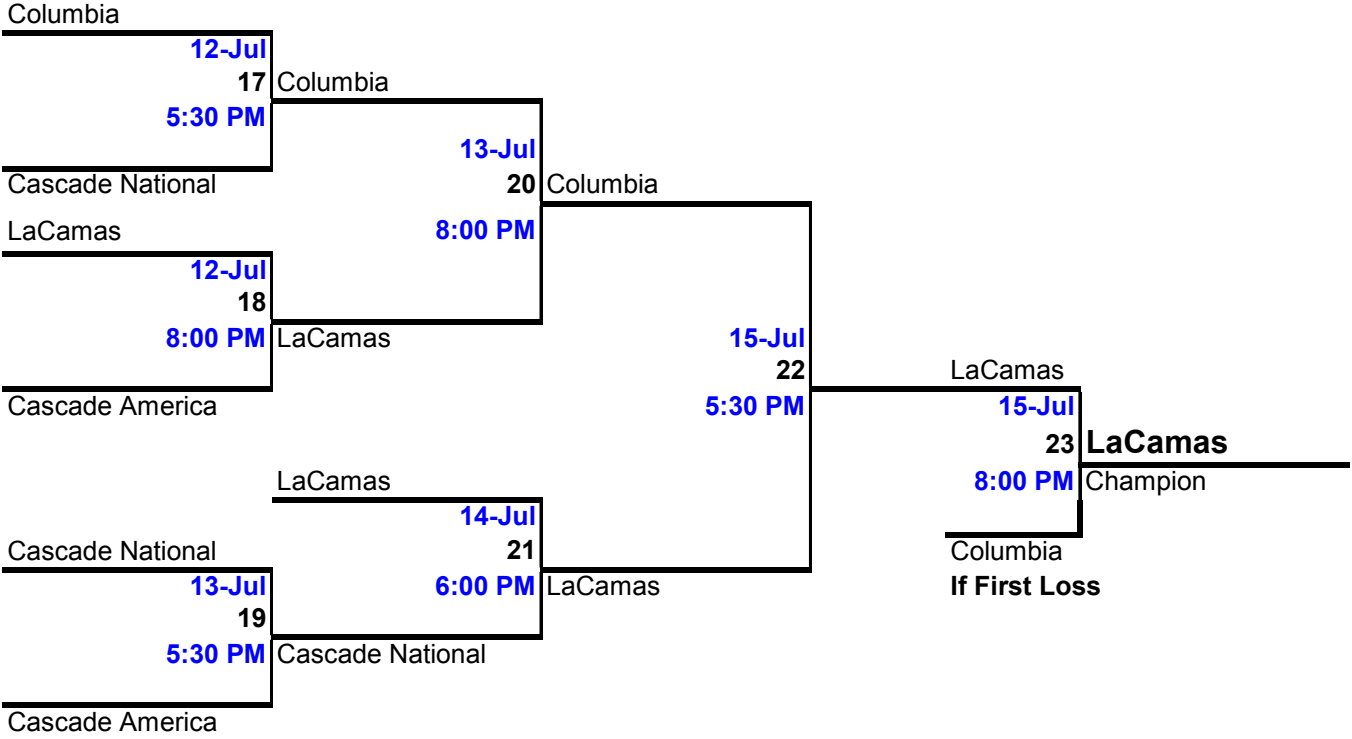

Washington District 4 Tournament Championship Bracket 11-12 Baseball

Little League Baseball

Washington District 4 Tournament

Pool A

Round 1								
Game	Team		Team		Date	Time	Location	
1	Cascade Am.	12	vs.	Bridge of The Gods	0	06-Jul	5:30 PM	Evergreen
2	Central Vancouver	8	vs.	Evergreen	5	06-Jul	8:00 PM	Evergreen

Round 2								
Game	Team		Team		Date	Time	Location	
3	Bridge of The Gods	2	vs.	Columbia	12	07-Jul	5:30 PM	Evergreen
4	Cascade Am.	6	vs.	Central Vancouver	5	07-Jul	8:00 PM	Evergreen

Round 3								
Game	Team		Team		Date	Time	Location	
7	Columbia	2	vs.	Evergreen	1	09-Jul	5:30 PM	Evergreen
8	Bridge of The Gods	5	vs.	Central Vancouver	6	09-Jul	8:00 PM	Evergreen

Round 4								
Game	Team		Team		Date	Time	Location	
10	Central Vancouver	0	vs.	Columbia	15	10-Jul	12:30 PM	Evergreen
12	Evergreen	2	vs.	Cascade Am.	7	10-Jul	5:30 PM	Evergreen

Round 5								
Game	Team		Team		Date	Time	Location	
13	Evergreen	20	vs.	Bridge of The Gods	3	11-Jul	10:00 AM	Evergreen
15	Columbia	9	vs.	Cascade Am.	3	11-Jul	3:00 PM	Evergreen

Little League Baseball

Washington District 4 Tournament

Game Summary

Game #	Date	Time	Type	Location
1	6-Jul	5:30 PM	Pool A	Evergreen
2	6-Jul	8:00 PM	Pool A	Evergreen
3	7-Jul	5:30 PM	Pool A	Evergreen
4	7-Jul	8:00 PM	Pool A	Evergreen
5	8-Jul	5:30 PM	Pool B	Evergreen
6	8-Jul	8:00 PM	Pool B	Evergreen
7	9-Jul	5:30 PM	Pool A	Evergreen
8	9-Jul	8:00 PM	Pool A	Evergreen
9	10-Jul	10:00 AM	Pool B	Evergreen
10	10-Jul	12:30 PM	Pool A	Evergreen
11	10-Jul	3:00 PM	Pool B	Evergreen
12	10-Jul	5:30 PM	Pool A	Evergreen
13	11-Jul	10:00 AM	Pool A	Evergreen
14	11-Jul	12:30 PM	Pool B	Evergreen
15	11-Jul	3:00 PM	Pool A	Evergreen
16	11-Jul	5:30 PM	Pool B	Evergreen
17	12-Jul	5:30 PM	Bracket	Evergreen
18	12-Jul	8:00 PM	Bracket	Evergreen
19	13-Jul	5:30 PM	Bracket	Evergreen
20	13-Jul	8:00 PM	Bracket	Evergreen
21	14-Jul	6:00 PM	Bracket	Evergreen
22	15-Jul	5:30 PM	Bracket	Evergreen
23	15-Jul	8:00 PM	Bracket	Evergreen