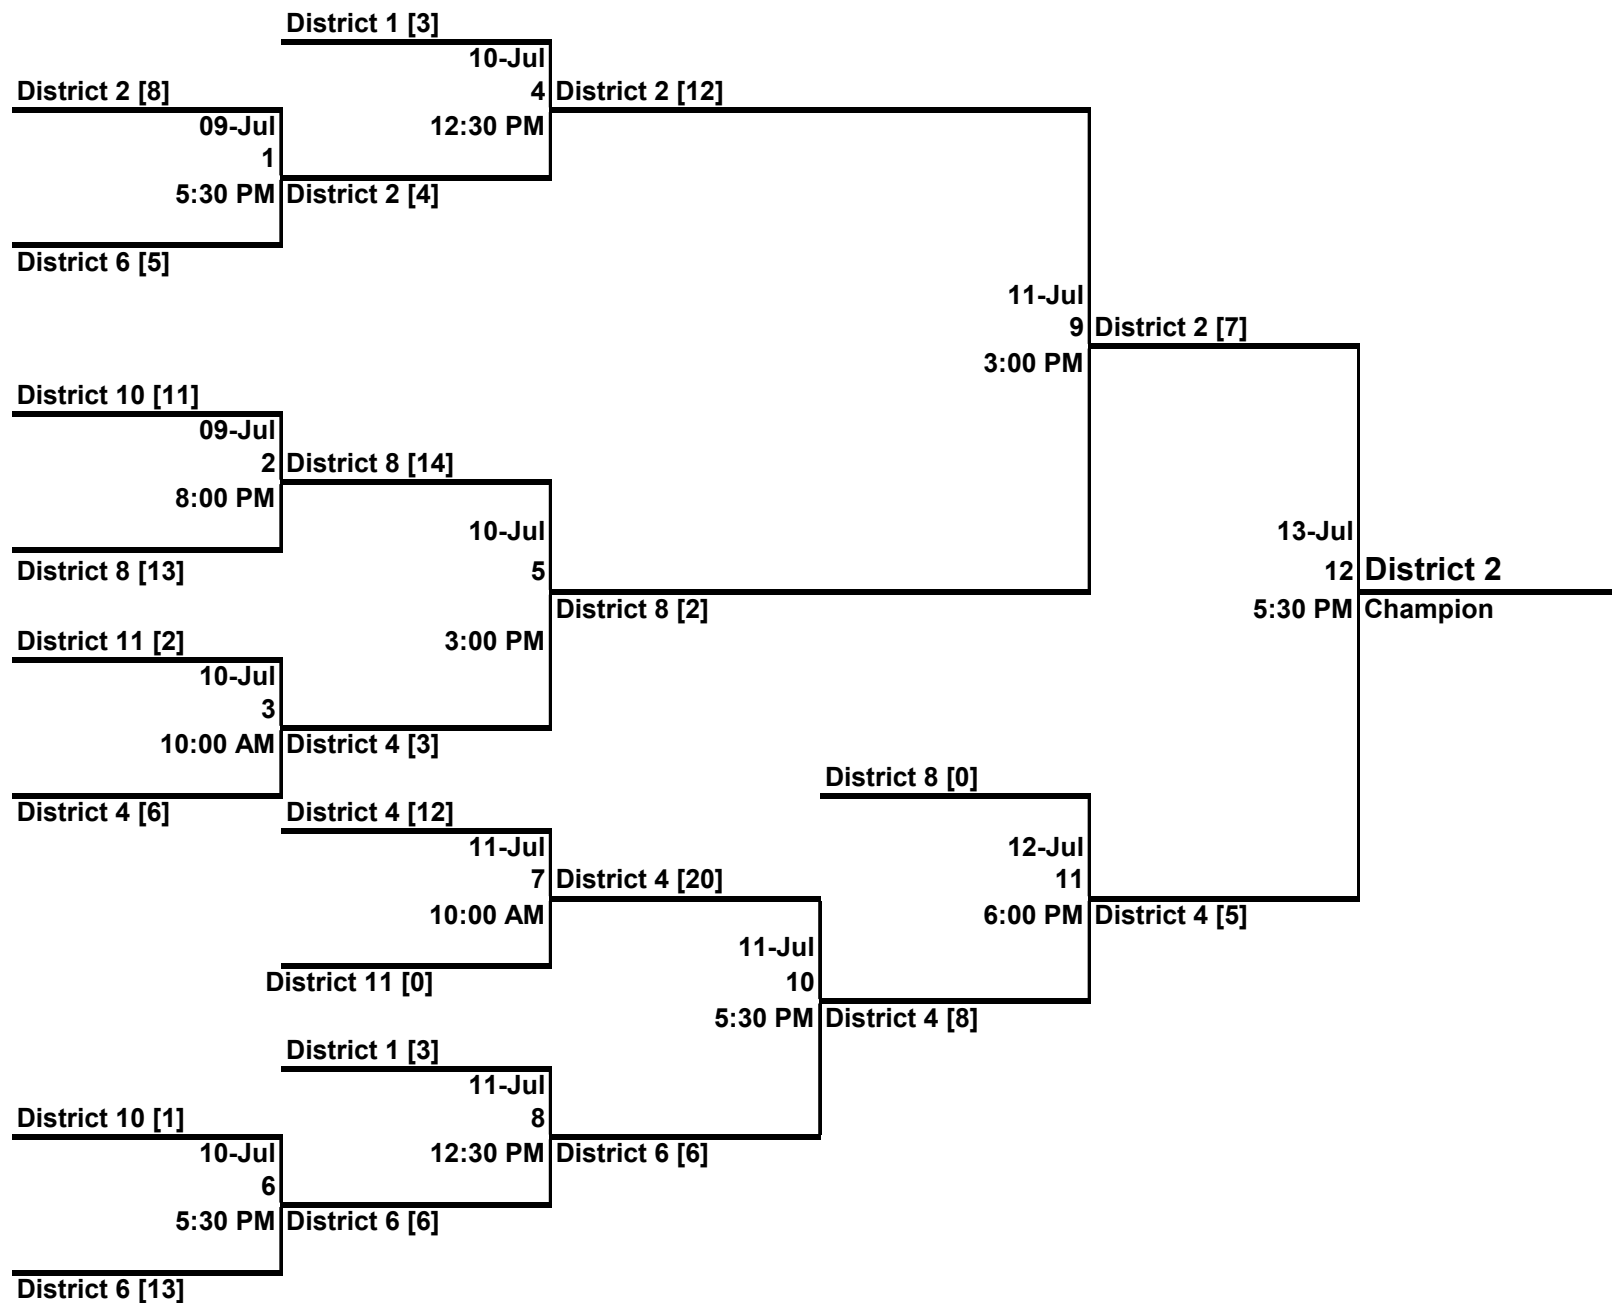

# Big League Baseball State Tournament

Host: Washington District Four

Location: Evergreen Little League

## Big League Baseball State Tournament Game Schedule

Game #	Date	Time	Location	Notes
1	9-Jul	5:30 PM	Evergreen	
2	9-Jul	8:00 PM	Evergreen	
3	10-Jul	10:00 AM	Evergreen	
4	10-Jul	12:30 PM	Evergreen	
5	10-Jul	3:00 PM	Evergreen	Double Header
6	10-Jul	5:30 PM	Evergreen	
7	11-Jul	10:00 AM	Evergreen	
8	11-Jul	12:30 PM	Evergreen	
9	11-Jul	3:00 PM	Evergreen	
10	11-Jul	5:30 PM	Evergreen	Double Header
11	12-Jul	6:00 PM	Evergreen	
12	13-Jul	5:30 PM	Evergreen	
13	13-Jul	8:00 PM	Evergreen	If Needed Game